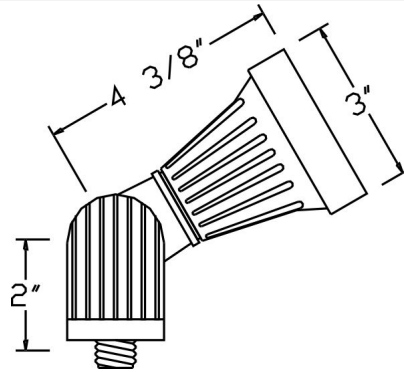

**Catalog#: FG1020**  
**FIBER GLASS SPOT LIGHT**

**Category** Landscape Lighting  
**Page** [16](#)

**Specifications:**

Material	Composite
Voltage	12 Volts
Lamp type	MR16 5W 3000K (WW) LED Bulb Included (35W Max.)
Lens type	Tempered Glass Lens
Socket	Premium grade Porcelain socket with Nickel contacts and Teflon-jacketed wire leads
Gasket	Sealed with high grade weatherproof Silicone Gasket
Wiring	Pre-wired with 24" SPT-1 Cord
Accessories	GS-85 PVC Spike <a href="#">SWN-BK</a> Silicone Wire Nuts
Document	<a href="#">Installation Instructions</a>
Certifications	 

Cat. No.	Finish	UPC
FG1020-BK	Black	615624267588