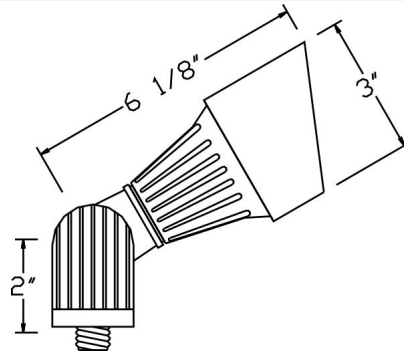

Catalog#: FG1021
FIBER GLASS SPOT LIGHT W/ HOOD

Category Landscape Lighting
Page [16](#)

Specifications:

Material Composite
Voltage 12 Volts
Lamp type MR16 5W 3000K (WW) LED Bulb Included (35W Max.)
Lens type Tempered Glass Lens
Socket Premium grade Porcelain socket with Nickel contacts and Teflon-jacketed wire leads
Gasket Sealed with high grade weatherproof Silicone Gasket
Wiring Pre-wired with 24" SPT-1 Cord
Accessories GS-85 PVC Spike
[SWN-BK](#) Silicone Wire Nuts
Document [Installation Instructions](#)
Certifications