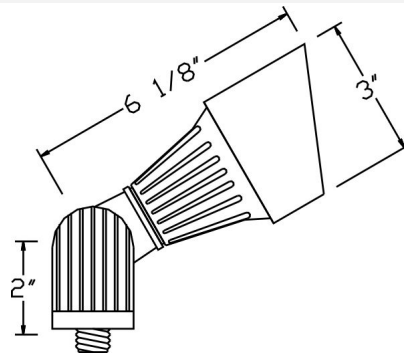

Catalog#: 1021
LARGE BULLET HOODED

Category Landscape Lighting
Page [16](#)

Specifications:

Material Cast Aluminum
Voltage 12 Volts
Lamp type MR16 5W 3000K (WW) LED Bulb Included (35W Max.)
Lens type Tempered Glass Lens
Socket Premium grade Porcelain socket with Nickel contacts and Teflon-jacketed wire leads
Gasket Sealed with high grade weatherproof Silicone Gasket
Wiring Pre-wired with 24" SPT-1 Cord
Accessories Adjustable Key Knuckle
 GS-85 PVC Spike
[SWN-BK](#) Silicone Wire Nuts
Document [Installation Instructions](#)
Certifications