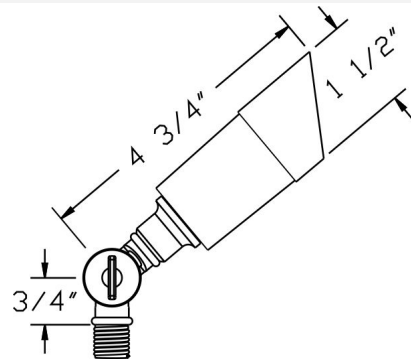

Catalog#: B103
MR11 BRASS BULLET

Category Landscape Lighting
Page [17](#)

Specifications:

Material	Cast Brass
Voltage	12 Volts
Lamp type	MR11 20W Lamp Included, 35W Max.
Lens type	Tempered Glass Lens
Socket	Premium grade Porcelain socket with Nickel contacts and Teflon-jacketed wire leads
Gasket	Sealed with high grade weatherproof Silicone Gasket
Wiring	Pre-wired with 24" SPT-1 Cord
Accessories	Adjustable Key Knuckle GS-85 PVC Spike SWN-BK Silicone Wire Nuts
Document	Installation Instructions
Certifications	