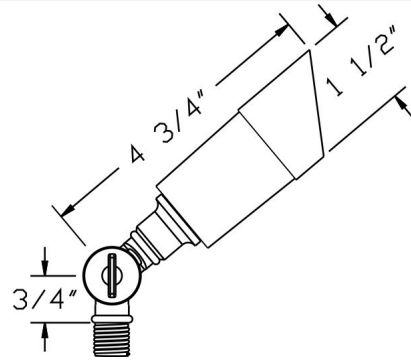

**Catalog#: B103**  
**MR11 BRASS BULLET**

**Category** Landscape Lighting  
**Page** [17](#)

**Specifications:**

Material	Cast Brass
Voltage	12 Volts
Lamp type	MR11 20W Lamp Included, 35W Max.
Lens type	Tempered Glass Lens
Socket	Premium grade Porcelain socket with Nickel contacts and Teflon-jacketed wire leads
Gasket	Sealed with high grade weatherproof Silicone Gasket
Wiring	Pre-wired with 24" SPT-1 Cord
Accessories	Adjustable Key Knuckle GS-85 PVC Spike <a href="#">SWN-BK</a> Silicone Wire Nuts
Document	<a href="#">Installation Instructions</a>
Certifications	