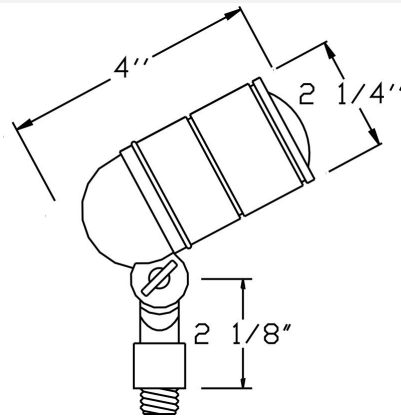

Catalog#: S130
S130 LANDSCAPE FIXTURE

Category Landscape Lighting
Page [15](#)

Specifications:

Material Cast Aluminum
Voltage 12 Volts
Lamp type MR16 5W 3000K (WW) LED Bulb Included (35W Max.)
Lens type Convex Tempered Glass Lens
Socket Premium grade Porcelain socket with Nickel contacts and Teflon-jacketed wire leads
Gasket Sealed with high grade weatherproof Silicone Gasket
Wiring Pre-wired with 24" SPT-1 Cord
Accessories Adjustable Key Knuckle
 GS-85 PVC Spike
[SWN-BK](#) Silicone Wire Nuts
Document [Installation Instructions](#)
Certifications