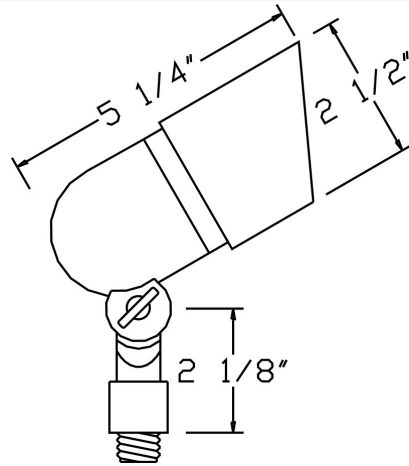

Catalog#: S131
S131 LANDSCAPE FIXTURE

Category Landscape Lighting
Page [15](#)

Specifications:

Material Cast Aluminum
Voltage 12 Volts
Lamp type MR16 5W 3000K (WW) LED Bulb Included (35W Max.)
Lens type Convex Tempered Glass Lens
Socket Premium grade Porcelain socket with Nickel contacts and Teflon-jacketed wire leads
Gasket Sealed with high grade weatherproof Silicone Gasket
Wiring Pre-wired with 24" SPT-1 Cord
Accessories Spring-mounted Directional Hood
 Adjustable Key Knuckle
 GS-85 PVC Spike
[SWN-BK](#) Silicone Wire Nuts