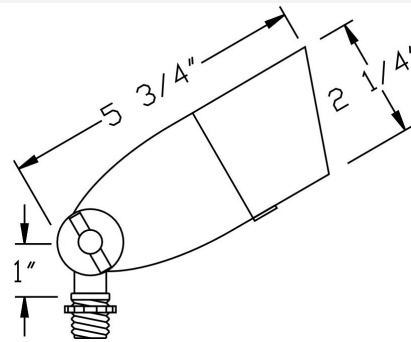

Catalog#: 1081
HOODED BULLET WITH KEY

Category Landscape Lighting
Page [14](#)

Specifications:

Material Cast Aluminum
Voltage 12 Volts
Lamp type MR16 5W 3000K (WW) LED Bulb Included (35W Max.)
Lens type Slip-on Cap w/ Tempered Glass Lens
Socket Premium grade Porcelain socket with Nickel contacts and Teflon-jacketed wire leads
Gasket Sealed with high grade weatherproof Silicone Gasket
Wiring Pre-wired with 24" SPT-1 Cord
Accessories Adjustable Key Knuckle
 GS-85 PVC Spike
[SWN-BK](#) Silicone Wire Nuts
Document [Installation Instructions](#)
Certifications