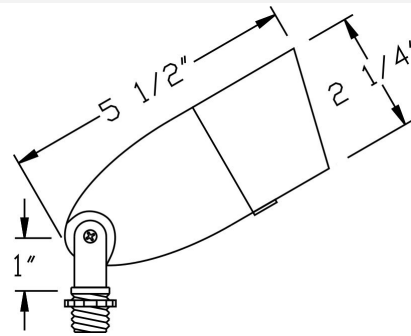

**Catalog#: 1071**  
**HOODED BULLET**

**Category** Landscape Lighting  
**Page** [14](#)

**Specifications:**

**Material** Cast Aluminum  
**Voltage** 12 Volts  
**Lamp type** MR16 5W 3000K (WW) LED Bulb Included (35W Max.)  
**Lens type** Tempered Glass Lens  
**Socket** Premium grade Porcelain socket with Nickel contacts and Teflon-jacketed wire leads  
**Gasket** Sealed with high grade weatherproof Silicone Gasket  
**Wiring** Pre-wired with 24" SPT-1 Cord  
**Accessories** GS-85 PVC Spike  
[SWN-BK](#) Silicone Wire Nuts  
**Document** [Installation Instructions](#)  
**Certifications**