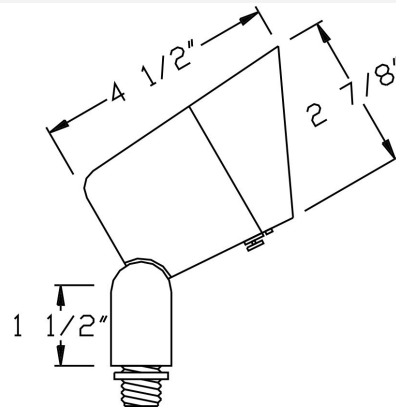

Catalog#: S126
S126 LANDSCAPE FIXTURE

Category Landscape Lighting
Page [13](#)

Specifications:

Material Cast Aluminum
Voltage 12 Volts
Lamp type MR16 5W 3000K (WW) LED Bulb Included (35W Max.)
Lens type Convex Tempered Glass Lens
Socket Premium grade Porcelain socket with Nickel contacts and Teflon-jacketed wire leads
Gasket Sealed with high grade weatherproof Silicone Gasket
Wiring Pre-wired with 24" SPT-1 Cord
Accessories GS-85 PVC Spike
[SWN-BK](#) Silicone Wire Nuts
Document [Installation Instructions](#)
Certifications