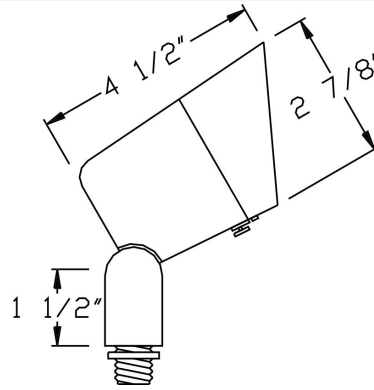

Catalog#: B126
B126 LANDSCAPE FIXTURE

Category Landscape Lighting
Page [13](#)

Specifications:

Material Cast Brass
Voltage 12 Volts
Lamp type MR16 5W 3000K (WW) LED Bulb Included (35W Max.)
Lens type Tempered Glass Lens
Socket Premium grade Porcelain socket with Nickel contacts and Teflon-jacketed wire leads
Gasket Sealed with high grade weatherproof Silicone Gasket
Wiring Pre-wired with 24" SPT-1 Cord
Accessories GS-85 PVC Spike
[SWN-BK](#) Silicone Wire Nuts
Document [Installation Instructions](#)
Certifications