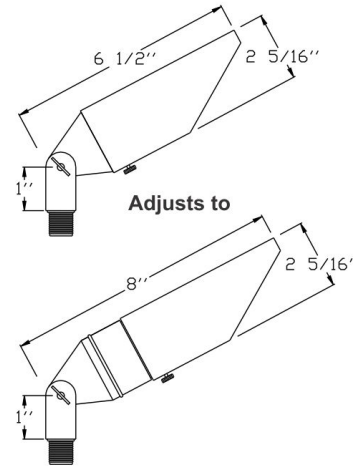

Catalog#: B140SH
EG OUTDOOR SPECIAL BRASS BULLET

Category Landscape Lighting

Specifications:

Material	Cast Brass
Voltage	12 Volts
Lamp type	MR16 20W Lamp Included, 35W Max.
Lens type	Convex Tempered Glass Lens
Socket	Premium grade Porcelain socket with Nickel contacts and Teflon-jacketed wire leads
Gasket	Sealed with high grade weatherproof Silicone Gasket
Wiring	Pre-wired with 24" SPT-1 Cord
Accessories	Adjustable Directional Hood Solid Brass Adjustable Key Knuckle GS-85 PVC Spike SWN-BK Silicone Wire Nuts
Document	Installation Instructions
Certifications	

Cat. No.	Finish	UPC
*B140SH-AB	Antique Brass	615624271479

*While Supplies Last