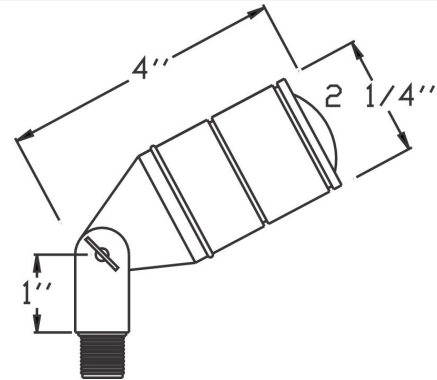

**Catalog#: B140**  
**EG OUTDOOR SPECIAL BRASS BULLET**

**Category** Landscape Lighting

**Specifications:**

Material	Cast Brass
Voltage	12 Volts
Lamp type	MR16 20W Lamp Included, 35W Max.
Lens type	Convex Tempered Glass Lens
Socket	Premium grade Porcelain socket with Nickel contacts and Teflon-jacketed wire leads
Gasket	Sealed with high grade weatherproof Silicone Gasket
Wiring	Pre-wired with 24" SPT-1 Cord
Accessories	Adjustable Key Knuckle GS-85 PVC Spike <a href="#">SWN-BK</a> Silicone Wire Nuts
Document	<a href="#">Installation Instructions</a>
Certifications	