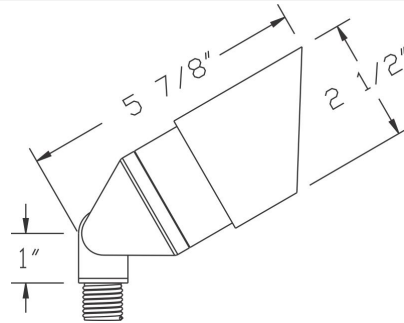

**Catalog#: B141**  
**EG OUTDOOR SPECIAL BRASS BULLET**

**Category** Landscape Lighting

**Specifications:**

**Material** Cast Brass  
**Voltage** 12 Volts  
**Lamp type** MR16 20W Lamp Included, 35W Max.  
**Lens type** Convex Tempered Glass Lens  
**Socket** Premium grade Porcelain socket with Nickel contacts and Teflon-jacketed wire leads  
**Gasket** Sealed with high grade weatherproof Silicone Gasket  
**Wiring** Pre-wired with 24" SPT-1 Cord  
**Accessories** Spring-Mounted Directional Hood  
 Adjustable Key Knuckle  
 GS-85 PVC Spike  
[SWN-BK](#) Silicone Wire Nuts