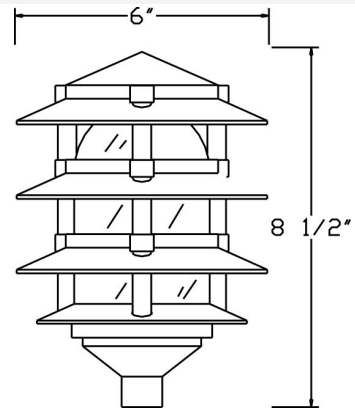

Catalog#: 2044
4-TIER PAGODA LIGHT

Category Line Voltage
Page [I38](#)

Specifications:

Material Cast Aluminum
Socket Premium Grade Porcelain Socket with Nickel contacts and Teflon-jacketed wire leads
Gasket Sealed with High Grade Weatherproof Silicone Gasket
Wiring Pre-wired with 24" SPT-1 Cord
Voltage 120 Volts
Lamp type Medium Base E26 Socket Lamp Not Included, 60W Max.
Lens type Frosted Glass Lens - Standard, Clear lens by request
Accessories 4-Tier
 8" Extension Wand
Certification 