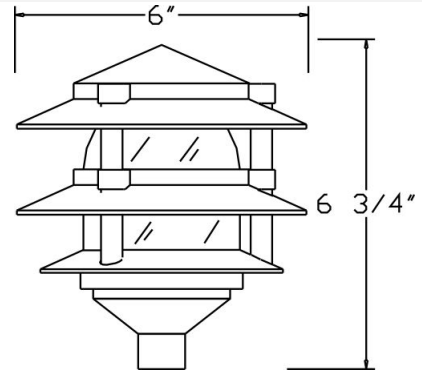

**Catalog#: 2033**  
**3-TIER PAGODA LIGHT**

**Category** Line Voltage  
**Page** [I38](#)

**Specifications:**

**Material** Cast Aluminum  
**Socket** Premium Grade Porcelain Socket with Nickel contacts and Teflon-jacketed wire leads  
**Gasket** Sealed with High Grade Weatherproof Silicone Gasket  
**Wiring** Pre-wired with 24" SPT-1 Cord  
**Voltage** 120 Volts  
**Lamp type** Medium Base E26 Socket Lamp Not Included, 60W Max.  
**Lens type** Frosted Glass Lens - Standard, Clear lens by request  
**Accessories** 3-Tier  
 8" Extension Wand  
**Certifications** 