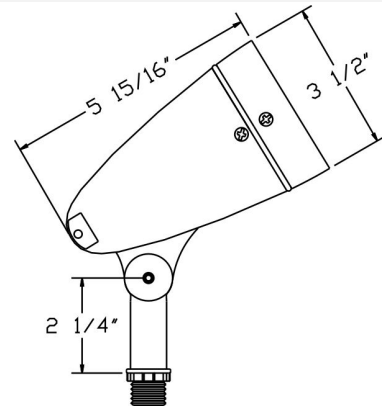

Catalog#: HL20
PAR20 BULLET WITH GLASS HOOD

Category

Line Voltage

Specifications:

Material	Cast Aluminum
Socket	Premium Grade Porcelain socket with Nickel contacts and Teflon-jacketed wire leads
Gasket	Sealed with High Grade Weatherproof Silicone Gasket
Wiring	Pre-wired with 24" SPT-1 Cord
Voltage	120 Volts
Lamp type	PAR20 Lamp Not Included, 50W Max.
Lens type	Tempered Glass Lens
Accessories	O-Ring Silicone Gasket
Certification	

Cat. No.	Finishes	UPC
HL20-BR	Bronze	615624268530
HL20-WH	White	615624268554