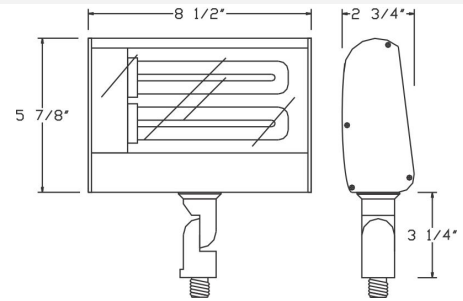

Catalog#: S626
120V 2-PL13 FLOOD FIXTURE

Category

Line Voltage

Specifications:

Material	Cast Aluminum
Socket	Premium Grade Porcelain socket with Nickel contacts and Teflon-jacketed wire leads
Gasket	Sealed with High Grade Weatherproof Silicone Gasket
Wiring	Pre-wired with 24" SPT-1 Cord
Voltage	120 Volts
Lamp type	2 X PL13 Lamp Included
Lens type	Tempered Glass Lens
Certification	

Cat. No.	Finishes	UPC
S626-WH	White	615624265461