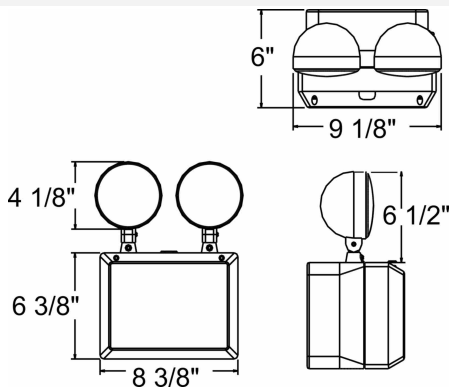

Line Drawings:

Certifications:

CAT NO	Options
EL2TN4	HTR (Internal Heater)