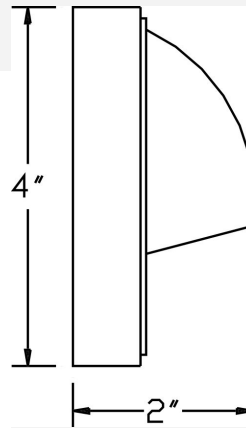

Catalog#: SS7011
4" SURFACE MOON STEP/WALL LIGHT SS

Category Landscape Lighting
Page [127](#)

Specifications:

Voltage 12 Volts
Lamp type JC Bi-Pin 3W 3000K (WW) LED Bulb Included (20W Max.)
Socket Premium grade Porcelain socket with Nickel contacts and Teflon-jacketed wire leads
Gasket Sealed with high grade weatherproof Silicone Gasket
Wiring Pre-wired with 6" SPT-1 Cord
Document [Installation Instructions](#)
Certifications