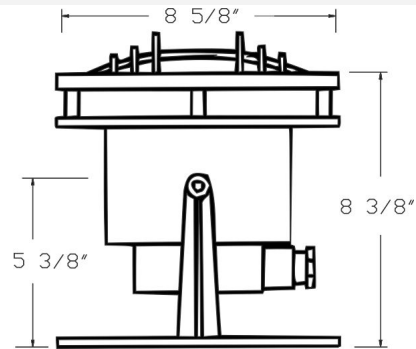

Catalog#: SS5550
UNDER WATER FIXTURE PAR56 -SOLID BRASS

Category Landscape Lighting
Page [130](#)

Specifications:

Material Solid Stainless Steel
Voltage 12 Volts
Lamp type PAR56 Lamp Not Included, 300W Max.
Lens type Tempered Glass
Socket Premium grade Porcelain socket with Nickel contacts and Teflon-jacketed wire leads
Gasket Sealed with high grade weatherproof Silicone Gasket
Wiring Pre-wired with 30 Ft SJT Cord
Accessories Silicone Gasket
 ABS Plastic Lens Guard
Document [Installation Instructions](#)
Certifications

Cat. No.	Finish	UPC
SS5550	Stainless Steel	615624268127