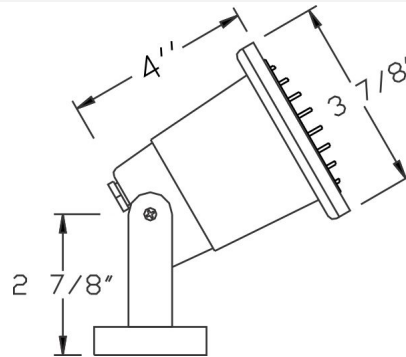

Catalog#: SS512
UNDER WATER FIXTURE MR16 -SOLID S/S

Category Landscape Lighting

Specifications:

Material	Solid Grade 304 Stainless Steel
Voltage	12 Volts
Lamp type	MR16 20W Lamp Included, 35W Max.
Lens type	Tempered Glass
Socket	Premium grade Porcelain socket with Nickel contacts and Teflon-jacketed wire leads
Gasket	Sealed with high grade weatherproof Silicone Gasket
Wiring	Pre-wired with 30 Ft SJT Cord
Accessories	Silicone Gasket Stainless Steel Fittings
Document	Installation Instructions
Certifications	

Cat. No.	Finish	UPC
SS512	Stainless Steel	615624271936