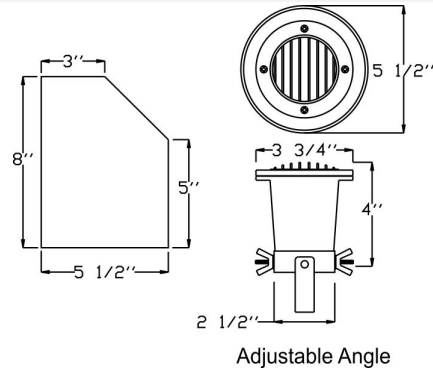

Catalog#: SS5012MAP
WELL LIGHT - MARINE GRADE FIXTURE W/ PVC HOLDER

Category Landscape Lighting

Specifications:

Material	Cast Marine Grade 316 Stainless Steel
Voltage	12 Volts
Lamp type:	MR16 20W Lamp Included, 35W Max.
Lens type	Tempered Glass Lens
Socket	Premium grade Porcelain socket with Nickel contacts and Teflon-jacketed wire leads
Gasket	Sealed with high grade weatherproof Silicone Gasket
Wiring	Pre-wired with 24" SJT Cord
Document	Installation Instructions
Certifications	