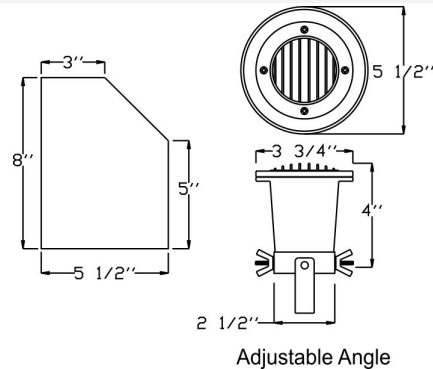

Catalog#: SS5011MAP
WELL LIGHT - MARINE GRADE FIXTURE W/ PVC HOLDER

Category Landscape Lighting
Page [115](#)

Specifications:

Material	Cast Marine Grade 316 Stainless Steel
Voltage	12 Volts
Lamp type:	MR16 20W Lamp Included, 35W Max.
Lens type	Tempered Glass Lens
Socket	Premium grade Porcelain socket with Nickel contacts and Teflon-jacketed wire leads
Gasket	Sealed with high grade weatherproof Silicone Gasket
Wiring	Pre-wired with 24" SJT Cord
Document	Installation Instructions
Certifications	