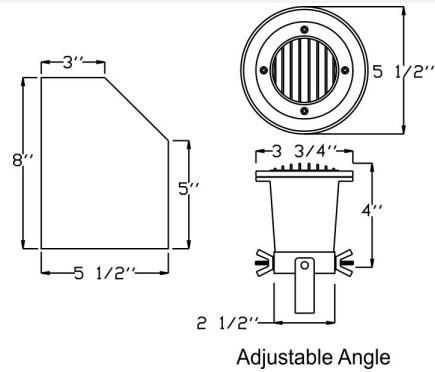

Catalog#: SS5011AP
STAINLESS MR16 HOODED WELL LIGHT

Category Landscape Lighting
Page [115](#)

Specifications:

Material Cast Grade 304 Stainless Steel
Voltage 12 Volts
Lamp type: MR16 20W Lamp Included, 35W Max.
Lens type Tempered Glass Lens
Socket Premium grade Porcelain socket with Nickel contacts and Teflon-jacketed wire leads
Gasket Sealed with high grade weatherproof Silicone Gasket
Wiring Pre-wired with 24" SJT Cord
Document [Installation Instructions](#)
Certifications