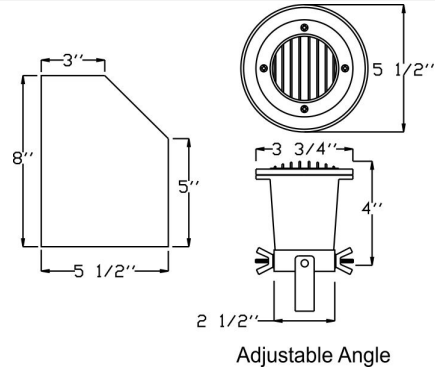

Catalog#: SS5010MAP
WELL LIGHT - MARINE GRADE FIXTURE W/ PVC HOLDER

Category Landscape Lighting
Page [115](#)

Specifications:

- Material Cast Marine Grade 316 Stainless Steel
- Voltage 12 Volts
- Lamp type: MR16 20W Lamp Included, 35W Max.
- Lens type Tempered Glass Lens
- Socket Premium grade Porcelain socket with Nickel contacts and Teflon-jacketed wire leads
- Gasket Sealed with high grade weatherproof Silicone Gasket
- Wiring Pre-wired with 24" SJT Cord
- Document [Installation Instructions](#)
- Certifications 