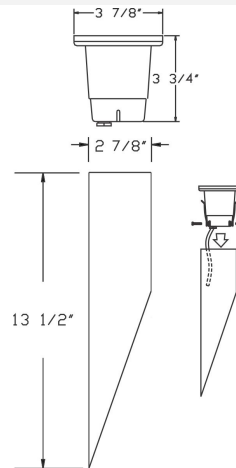

Catalog#: SS5010M-50PK
WELL LIGHT - MARINE GRADE W/ SPIKE

Category Landscape Lighting
Page [115](#)

Specifications:

Material Cast Marine Grade 316 Stainless Steel
Voltage 12 Volts
Lamp type: MR16 20W Lamp Included, 35W Max.
Lens type Tempered Glass Lens
Socket Premium grade Porcelain socket with Nickel contacts and Teflon-jacketed wire leads
Gasket Sealed with high grade weatherproof Silicone Gasket
Wiring Pre-wired with 24" SJT Cord
Document [Installation Instructions](#)
Certifications