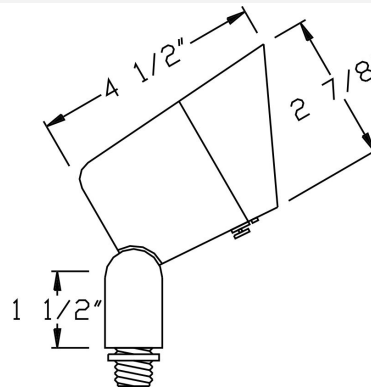

Catalog#: SS126
SS126 LANDSCAPE FIXTURE

Category Landscape Lighting
Page [13](#)

Specifications:

Material Stainless Steel
Voltage 12 Volts
Lamp type MR16 5W 3000K (WW) LED Bulb Included (35W Max.)
Lens type Convex Tempered Glass Lens
Socket Premium grade Porcelain socket with Nickel contacts and Teflon-jacketed wire leads
Gasket Sealed with high grade weatherproof Silicone Gasket
Wiring Pre-wired with 24" SPT-1 Cord
Accessories GS-85 PVC Spike
[SWN-BK](#) Silicone Wire Nuts
Document [Installation Instructions](#)
Certifications