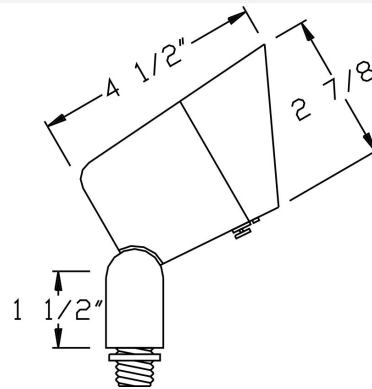

Catalog#: SS126
SS126 LANDSCAPE FIXTURE

Category Landscape Lighting
Page [13](#)

Specifications:

Material Stainless Steel
Voltage 12 Volts
Lamp type MR16 5W 3000K (WW) LED Bulb Included (35W Max.)
Lens type Convex Tempered Glass Lens
Socket Premium grade Porcelain socket with Nickel contacts and Teflon-jacketed wire leads
Gasket Sealed with high grade weatherproof Silicone Gasket
Wiring Pre-wired with 24" SPT-1 Cord
Accessories GS-85 PVC Spike
[SWN-BK](#) Silicone Wire Nuts
Document [Installation Instructions](#)
Certifications