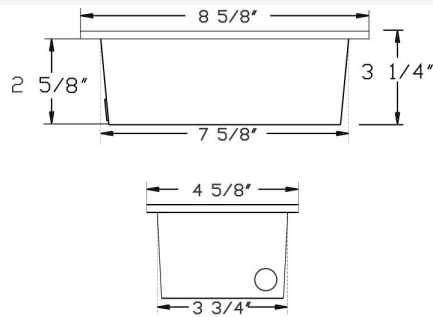

**Catalog#: S712H-LED-12V**  
**STEP LIGHT HOUSING - LED VERSION**

**Category** Landscape Lighting  
**Page** [125](#)

**Specifications:**

Material	Powder Coated Cast Aluminum
Voltage	12 Volts
Power	3.37W Input Power
Color Temperature	4000K
Gasket	Sealed with high grade weatherproof Silicone Gasket
Wiring	Pre-wired with 24" SPT-1 Cord
Accessories	Silicone Gasket Use with <a href="#">S712C</a> Only
Document	<a href="#">Installation Instructions</a>
Certifications	
<b>UL File Number:</b>	<a href="#">E309006</a>