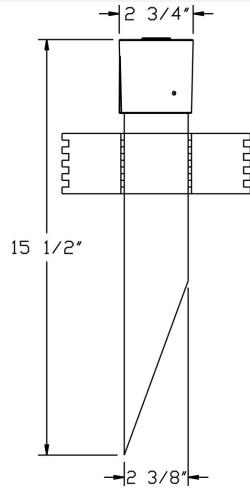

Catalog#: PP2A
2" X 15.5" PVC POST W/ ALUM CAP - BLA

Category Landscape Lighting
Page [I35](#)

Features:

- PVC Post with Cast Aluminum Cap
- 2" Dia. (2-3/8" O.D.) X 15-1/2"L Schedule 80
- PVC Cap with 1/2" NPT Hub
- Stabilizing PVC Fins Included

Cat. No.	Finish	UPC
PP2A-BK	Black	615624267137
*PP2A-BR	Bronze	615624267144

*While Supplies Last