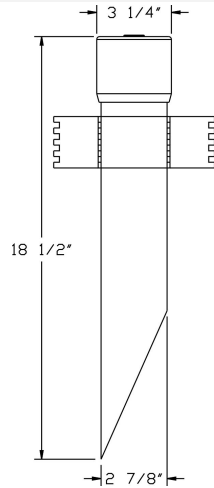

Catalog#: PP250
2.5" DIA. X 18.5" LONG PVC POST

Category

Landscape Lighting

Page

[I35](#)

Features:

- PVC Post
- 2-1/2" Dia. (2-7/8" O.D.) X 18-1/2"L
- Schedule 80
- PVC Cap with 1/2" NPT Hub
- Stabilizing PVC Fins Included

Cat. No.	Finish	UPC
PP250	Black	615624266758