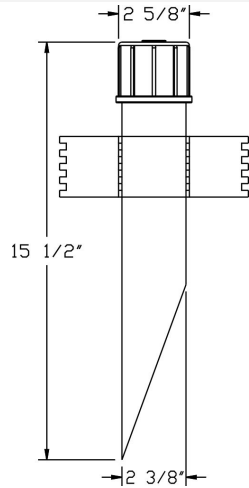

**Catalog#: PP2**  
**2" DIA. X 15.5" LONG PVC POST - BLACK**

**Category** Landscape Lighting  
**Page** [135](#)

**Features:**

- PVC Post
- Dia. (2-3/8" O.D.) X 15-1/2" L
- Schedule 80
- PVC Cap with 1/2" NPT Hub
- Stabilizing PVC Fins Included