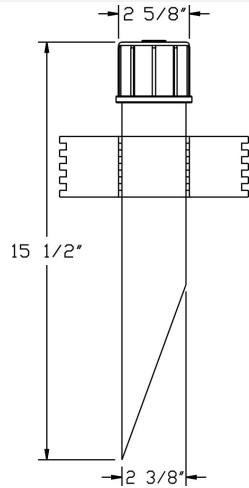

Catalog#: PP2
2" DIA. X 15.5" LONG PVC POST - BLACK

Category Landscape Lighting
Page [G39](#)

Features:

- PVC Post
- Dia. (2-3/8" O.D.) X 15-1/2" L
- Schedule 80
- PVC Cap with 1/2" NPT Hub
- Stabilizing PVC Fins Included

| Cat. No. | Finish | UPC |
|----------|--------|--------------|
| PP2-BK | Black | 615624263375 |
| PP2-BR | Bronze | 615624267106 |