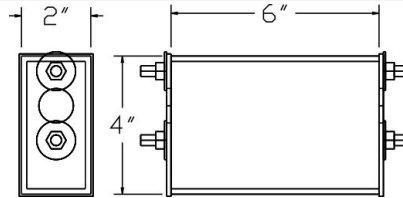

**Catalog#: PM-HFL**  
**POLE-MOUNT ARM FOR HID SHOE BOX**

**Category**

Line Voltage

**Description:**

Cast Aluminum Pole Mounting Arm  
 For use with [HFL4](#) and [HFL5](#) Floodlights

**Features:**

- Sturdy Die-Cast Aluminum
- Dark Bronze Polyester Powder-Coat Finish
- Gaskets and Mounting Bolts Included
- Adjustable Direct Pole

**Specifications:**

Material                      Cast Aluminum

Cat. No.	UPC
PM-HFL	615624375184