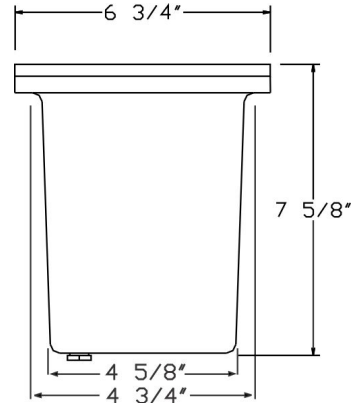

Catalog#: FG5213
FIBER GLASS 120V PAR38 WELL LT W/ LOUVER

Category Line Voltage
Page [141](#)

Features:

- Material: Fiberglass
- Voltage: 120 Volts
- Lamp type: PAR38 Lamp Not Included, 75W Max.
- Lens type: Tempered Glass Lens
- Accessories: 3 Holes on the bottom:
1 SJT Cord, 1-Plug and 1-Blank

Cat. No.	Finishes	UPC
FG5213	Black	615624267922