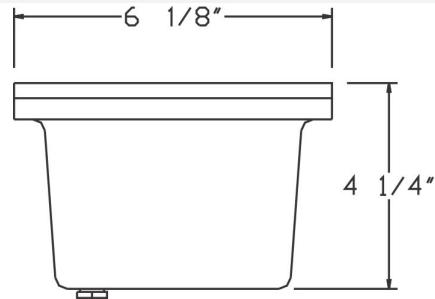

Catalog#: FG5110
FIBER GLASS PAR36 WELL LIGHT

Category Landscape Lighting
Page [117](#)

Specifications:

Material Fiberglass
Voltage 12 Volts
Lamp type: PAR36 Lamp Not Included, 50W Max.
Lens type Tempered Glass Lens
Socket Premium grade Porcelain socket with Nickel contacts and Teflon-jacketed wire leads
Gasket Sealed with high grade weatherproof Silicone Gasket
Wiring Pre-wired with 24" SJT Cord
Document [Installation Instructions](#)
Certifications