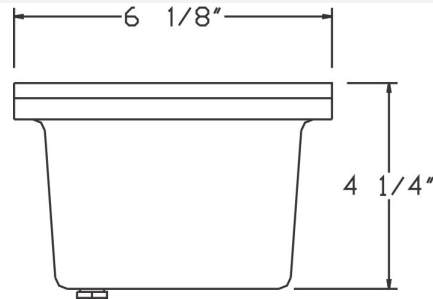

Catalog#: FG5110
FIBER GLASS PAR36 WELL LIGHT

Category Landscape Lighting
Page [117](#)

Specifications:

Material Fiberglass
Voltage 12 Volts
Lamp type: PAR36 Lamp Not Included, 50W Max.
Lens type Tempered Glass Lens
Socket Premium grade Porcelain socket with Nickel contacts and Teflon-jacketed wire leads
Gasket Sealed with high grade weatherproof Silicone Gasket
Wiring Pre-wired with 24" SJT Cord
Document [Installation Instructions](#)
Certifications