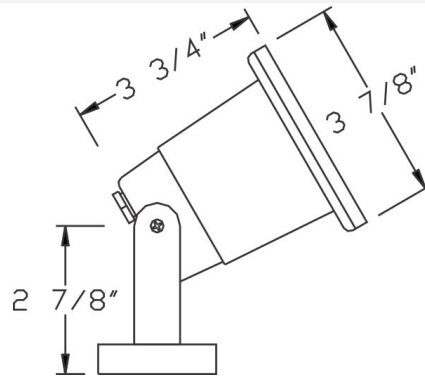

Catalog#: B510
UNDER WATER FIXTURE MR16 - SOLID BRASS

Category Landscape Lighting
Page [128](#)

Specifications:

Material Solid Brass
Voltage 12 Volts
Lamp type MR16 5W 3000K (WW) LED Bulb Included (35W Max.)
Lens type Tempered Glass
Socket Premium grade Porcelain socket with Nickel contacts and Teflon-jacketed wire leads
Gasket Sealed with high grade weatherproof Silicone Gasket
Wiring Pre-wired with 30 Ft SJT Cord
Accessories Silicone Gasket
 Brass or Stainless Steel Fittings
Document [Installation Instructions](#)
Certifications

Cat. No.	Finish	UPC
B510	Natural Brass	615624264044