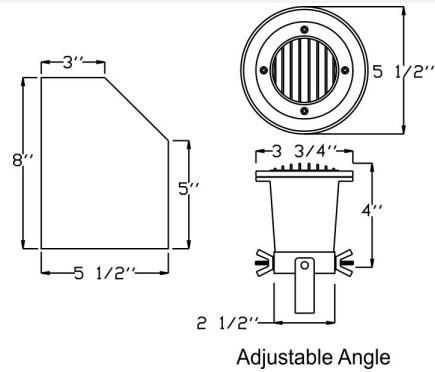

Catalog#: B5012AP
BRASS MR16 HOODED WELL LIGHT W/ LOUVER

Category Landscape Lighting
Page [115](#)

Specifications:

Material Cast Brass
Voltage 12 Volts
Lamp type: MR16 20W Lamp Included, 35W Max.
Lens type Tempered Glass Lens
Socket Premium grade Porcelain socket with Nickel contacts and Teflon-jacketed wire leads
Gasket Sealed with high grade weatherproof Silicone Gasket
Wiring Pre-wired with 24" SJT Cord
Document [Installation Instructions](#)
Certifications

Cat. No.	Finish	UPC
B5012AP	Brass	615624271929