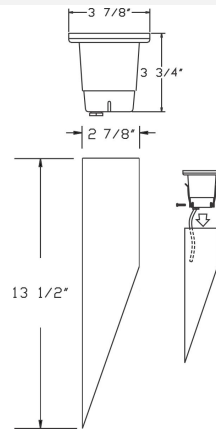

**Catalog#: B5012-50PK**  
**BRASS MR16 HOODED WELL LIGHT + PVC SLEEVE**

**Category** Landscape Lighting  
**Page** [115](#)

**Specifications:**

**Material** Cast Brass  
**Voltage** 12 Volts  
**Lamp type:** MR16 20W Lamp Included, 35W Max.  
**Lens type** Tempered Glass Lens  
**Socket** Premium grade Porcelain socket with Nickel contacts and Teflon-jacketed wire leads  
**Gasket** Sealed with high grade weatherproof Silicone Gasket  
**Wiring** Pre-wired with 24" SJT Cord  
**Document** [Installation Instructions](#)  
**Certifications**

Cat. No.	Finish	UPC
B5012-50PK	Brass	615624267991