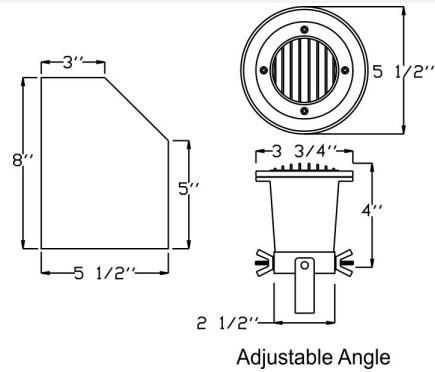

Catalog#: B5011AP
BRASS MR16 HOODED WELL LIGHT

Category Landscape Lighting
Page [115](#)

Specifications:

Material Cast Brass
Voltage 12 Volts
Lamp type: MR16 20W Lamp Included, 35W Max.
Lens type Tempered Glass Lens
Socket Premium grade Porcelain socket with Nickel contacts and Teflon-jacketed wire leads
Gasket Sealed with high grade weatherproof Silicone Gasket
Wiring Pre-wired with 24" SJT Cord
Document [Installation Instructions](#)
Certifications

Cat. No.	Finish	UPC
*B5011AP	Brass	615624271905

*While Supplies Last