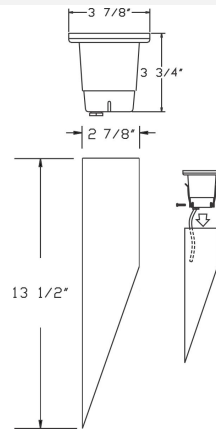

Catalog#: B5011-50PK
BRASS MR16 HOODED WELL LIGHT + PVC SLEEVE

Category Landscape Lighting
Page [115](#)

Specifications:

Material Cast Brass
Voltage 12 Volts
Lamp type: MR16 20W Lamp Included, 35W Max.
Lens type Tempered Glass Lens
Socket Premium grade Porcelain socket with Nickel contacts and Teflon-jacketed wire leads
Gasket Sealed with high grade weatherproof Silicone Gasket
Wiring Pre-wired with 24" SJT Cord
Document [Installation Instructions](#)
Certifications

Cat. No.	Finish	UPC
*B5011-50PK	Brass	615624267984

*While Supplies Last