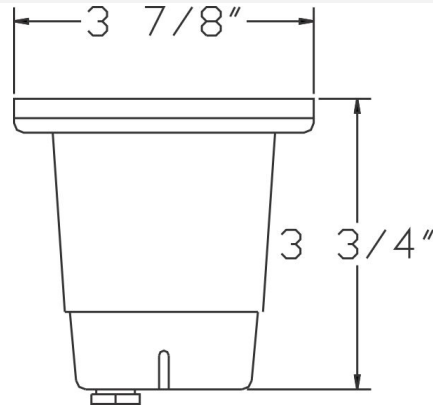

Catalog#: B5010
BRASS MR16 WELL LIGHT

Category Landscape Lighting
Page [115](#)

Specifications:

- Material Cast Brass
- Voltage 12 Volts
- Lamp type: MR16 20W Lamp Included, 35W Max.
- Lens type Tempered Glass Lens
- Socket Premium grade Porcelain socket with Nickel contacts and Teflon-jacketed wire leads
- Gasket Sealed with high grade weatherproof Silicone Gasket
- Wiring Pre-wired with 24" SJT Cord
- Document [Installation Instructions](#)
- Certifications 

| Cat. No. | Finish | UPC |
|----------|--------|--------------|
| B5010 | Brass | 615624271875 |