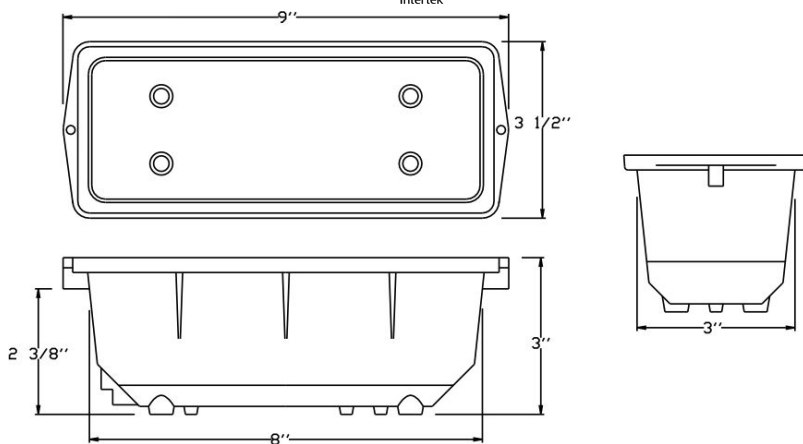

Catalog#: 7210H
12V 36W STEP LIGHT HOUSING

Category Landscape Lighting
Page [126](#)

Specifications:

Material	Powder Coated Cast Aluminum
Voltage	12 Volts
Lamp type	Bayonet 2 x 18W (36W) Lamp Included
Socket	Premium grade Porcelain socket with Nickel contacts and Teflon-jacketed wire leads
Gasket	Sealed with high grade weatherproof Silicone Gasket
Wiring	Pre-wired with 24" SPT-1 Cord
Accessories	Sealing Gasket Use with 7210C and 7212C Only
Document	Installation Instructions
Certifications	

Cat. No.	UPC
7210H	615624270533