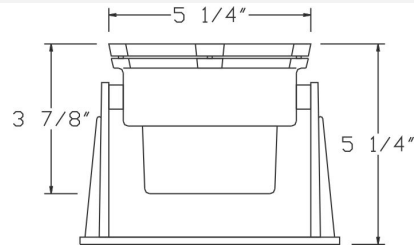

Catalog#: 5500
UNDER WATER FIXTURE PAR36 - SOLID BRASS

Category Landscape Lighting
Page [130](#)

Specifications:

Material Solid Brass
Voltage 12 Volts
Lamp type PAR36 Lamp Not Included, 75W Max.
Lens type Tempered Glass
Socket Premium grade Porcelain socket with Nickel contacts and Teflon-jacketed wire leads
Gasket Sealed with high grade weatherproof Silicone Gasket
Wiring Pre-wired with 30 Ft SJT Cord
Accessories Silicone Gasket
 Brass or Stainless Steel Fittings
Document [Installation Instructions](#)
Certifications

Cat. No.	Finish	UPC
5500	Natural Brass	615624265393