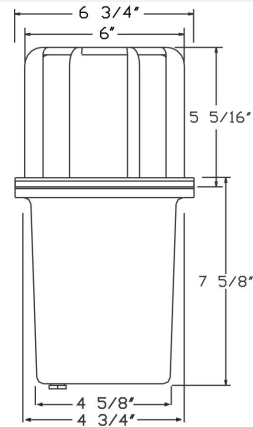

**Catalog#: 5214**  
**120V PAR38 WELL LIGHT W/ CANOPY - BLACK**

Category

Line Voltage

**Features:**

Material	Cast Aluminum
Voltage	120 Volts
Lamp type	PAR38 Lamp Not Included, 75W Max.
Lens type	Tempered Glass Lens
Accessories	3 Holes on the bottom: 1 SJT Cord, 1-Plug and 1-Blank 24" SJT Cord

Cat. No.	Finishes	UPC
5214	Black	615624267908