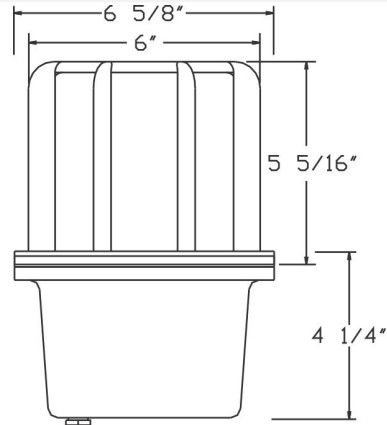

**Catalog#: 5114**  
**PAR36 WELL LIGHT W/ CANOPY**

**Category** Landscape Lighting

**Specifications:**

Material	Cast Aluminum
Voltage	12 Volts
Lamp type:	PAR36 Lamp Not Included, 50W Max.
Lens type	Tempered Glass Lens
Socket	Premium grade Porcelain socket with Nickel contacts and Teflon-jacketed wire leads
Gasket	Sealed with high grade weatherproof Silicone Gasket
Wiring	Pre-wired with 24" SJT Cord
Document	<a href="#">Installation Instructions</a>
Certifications	

Cat. No.	Finish	UPC
5114	Black	615624267847