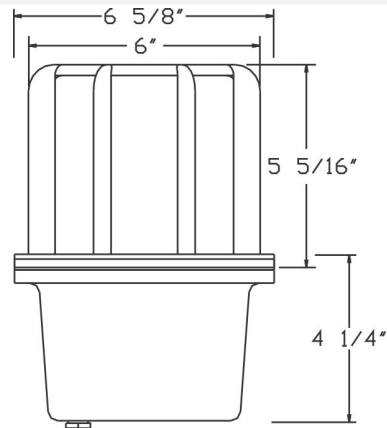

**Catalog#: 5114**  
**PAR36 WELL LIGHT W/ CANOPY**

**Category** Landscape Lighting

**Specifications:**

Material	Cast Aluminum
Voltage	12 Volts
Lamp type:	PAR36 Lamp Not Included, 50W Max.
Lens type	Tempered Glass Lens
Socket	Premium grade Porcelain socket with Nickel contacts and Teflon-jacketed wire leads
Gasket	Sealed with high grade weatherproof Silicone Gasket
Wiring	Pre-wired with 24" SJT Cord
Document	<a href="#">Installation Instructions</a>
Certifications	

Cat. No.	Finish	UPC
5114	Black	615624267847