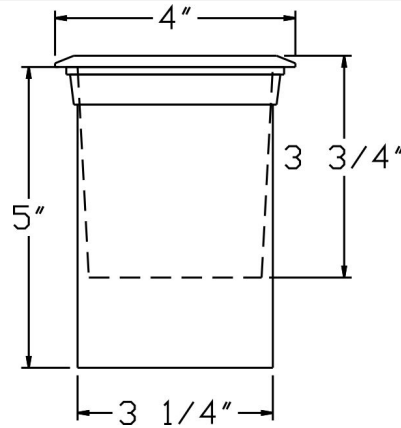

Catalog#: 5010S
MR16 WELL LIGHT W/ SQUARE S/S COVER

Category Landscape Lighting
Page [118](#)

Specifications:

Voltage 12 Volts
Lamp type: MR16 Lamp Included, 35W Max.
Socket Premium grade Porcelain socket with Nickel contacts and Teflon-jacketed wire leads
Gasket Sealed with high grade weatherproof Silicone Gasket
Wiring Pre-wired with 24" SJT Cord
Accessories Square Stainless Steel Cover on PVC Sleeve
Document [Installation Instructions](#)
Certifications

| Cat. No. | UPC |
|----------|--------------|
| 5010S | 615624268097 |