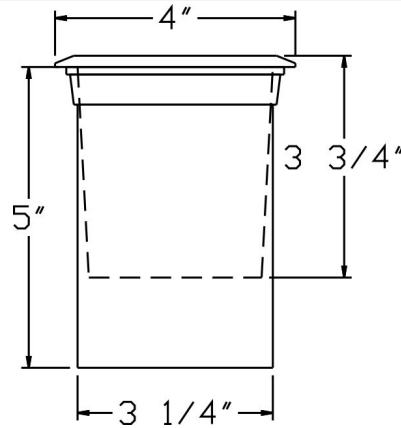

Catalog#: 5010R
MR16 WELL LIGHT W/ ROUND S/S COVER

Category Landscape Lighting
Page [118](#)

Specifications:

Voltage 12 Volts
Lamp type: MR16 5W 3000K (WW) LED Bulb Included (35W Max.)
Socket Premium grade Porcelain socket with Nickel contacts and Teflon-jacketed wire leads
Gasket Sealed with high grade weatherproof Silicone Gasket
Wiring Pre-wired with 24" SJT Cord
Accessories Round Stainless Steel Cover on PVC Sleeve
Document [Installation Instructions](#)
Certifications

| Cat. No. | UPC |
|----------|--------------|
| 5010R | 615624268103 |