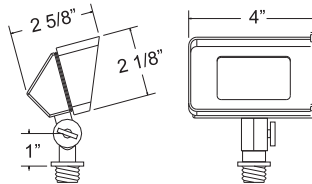

# LB610

Shown In AZ

“ 2W bulb equivalent to 20W JC Bi-Pin bulb ”