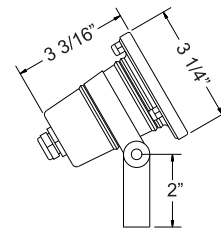

Catalog Number	Wattage	Color Temp
LSS110	3	WW
	6	CW

*Lamp specifications on Pg 62

FINISH