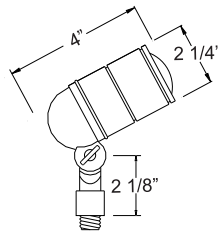

LS130

6W bulb equivalent to 35W halogen lamp

INCLUDES

LMR16 3W or LMR16 6W

CO-3 Connector

GS-85 PVC Spike

PRODUCT FEATURES

- Cast Aluminum
- 12V
- LMR16 3W or 6W Lamp Included
- Convex Tempered Glass Lens with Weatherproof Gasket
- Adjustable Key Knuckle
- 50,000 life hours
- GS-85 PVC Spike
- CO-3 Connector
- 1 Year Warranty

Catalog Number	Finish	Wattage	Color Temp
LS130	BK (Black) BR (Bronze) RU (Rust) SA (Sand)	3	WW
		6	CW

FINISH

*Lamp specifications on Pg 62