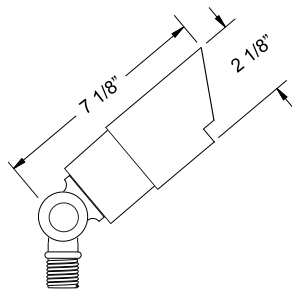

“ 6W bulb equivalent to 35W halogen lamp ”

INCLUDES

LMR16 3W or LMR16 6W

CO-3 Connector

GS-85 PVC Spike

PRODUCT FEATURES

- Solid Brass
- 12V
- LMR16 3W or 6W Lamp Included
- Convex Tempered Glass Lens with Weatherproof Gasket
- Adjustable Knuckle
- 50,000 life hours
- GS-85 PVC Spike
- CO-3 Connector
- 1 Year Warranty